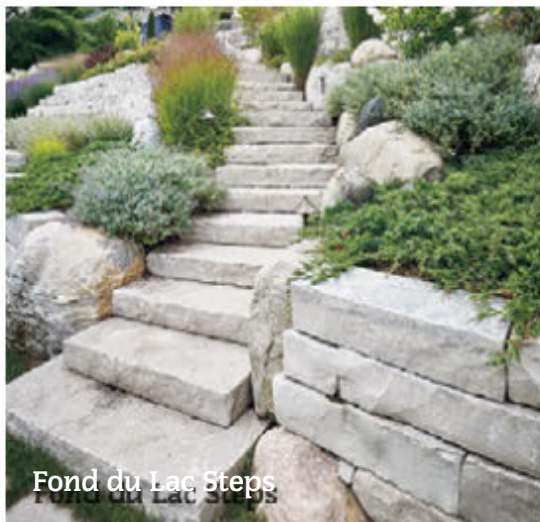

## Steps

(Length x Width) x Thickness

Calculate single pieces at

165 lbs/cubic foot

18" x 36"

18" x 48"

Custom sizes available.

Fond du Lac Steps