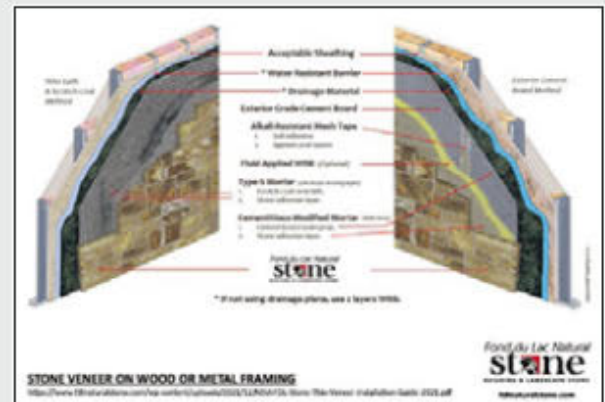

Stone Veneer on Wood or Metal Framing