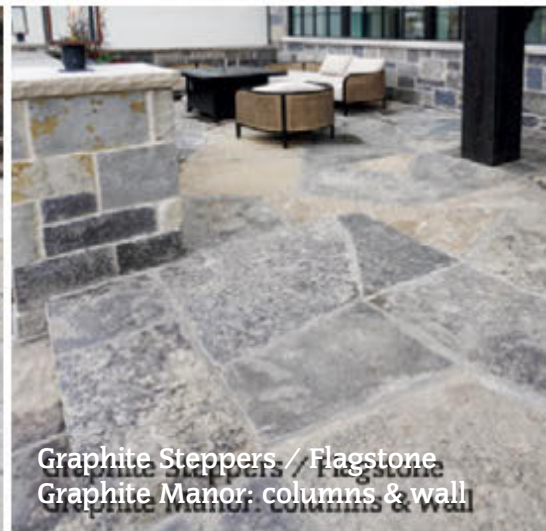

FDL Grey/Weathered Outcropping

Steps

(Length x Width) x Thickness

Calculate single pieces at

165 lbs/cubic foot

18" x 36"

18" x 48"

Custom sizes available.