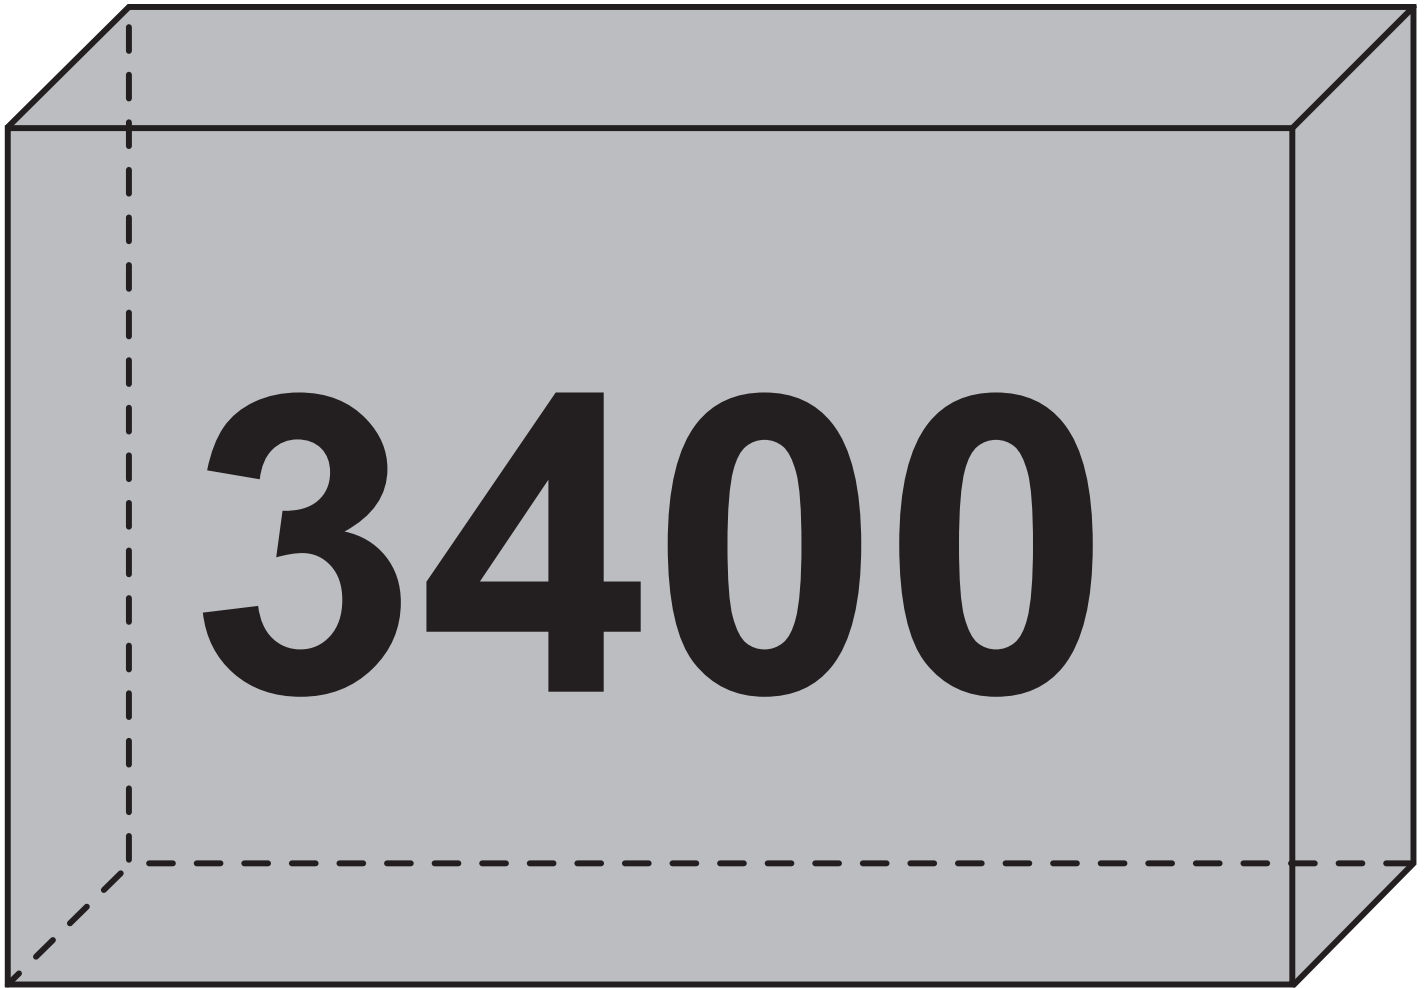

ADDRESS BLOCKS

PRODUCT INFORMATION GUIDE

AVAILABLE SIZES:

ITEM #4030000 (Standard Size)

3 ⁵/₈" x 7 ⁵/₈" x 11 ⁵/₈"

ITEM #4030020

3 ⁵/₈" x 9 ¹/₂" x 11 ⁵/₈"

NOTE: The text on each block is 4" high.