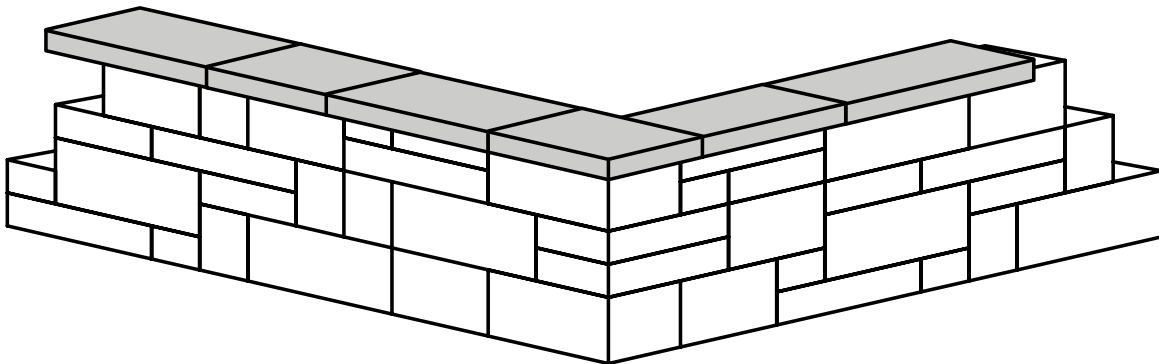

LAYING PATTERNS

- This detail shows a freestanding Belvedere wall with a 90° outside corner capped with Dimensional Coping.

NOTES

WET-CAST
WARRANTY

DO NOT USE
DE-ICING AGENTS

COLOR SWATCHES AVAILABLE AT LAMPUS.COM • ALL WEIGHTS ARE APPROXIMATE