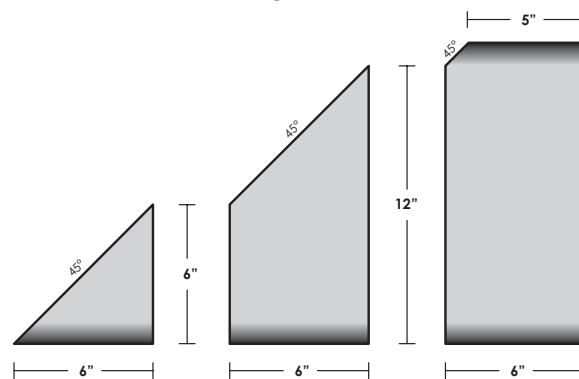

CLEAN CUT CAPS

PALLET OVERVIEW

48 units / pallet
72 ln. ft. / pallet
4 layers / pallet
2,962 lbs. / pallet

SPECIFICATIONS

18" x 12" x 3 5/8"
61.7 lbs. / unit
1.5 ln. ft. / unit

LAYING PATTERNS

- This detail shows a Versa-Lok® Clean Cut 90° outside corner wall capped with Clean Cut Caps with a mitered corner.

NOTES

APPLICATIONS

WALLS &
COLUMNS

COLOR SWATCHES AVAILABLE AT LAMPUS.COM • ALL WEIGHTS ARE APPROXIMATE

DOUBLE BULLNOSE CAPS

PALLET OVERVIEW

78 units / pallet
39 ln. ft. / pallet
2 layers / pallet
1,170lbs. / pallet

SPECIFICATIONS

6" x 13" x 2 3/8"
15 lbs. / unit
.5 ln. ft. / unit

LAYING PATTERNS

- This detail shows how to miter-cut a 90° outside corner using Double Bullnose Caps

NOTES

DRY-CAST
WARRANTY

OUTDOOR
LIVING

WALLS &
COLUMNS