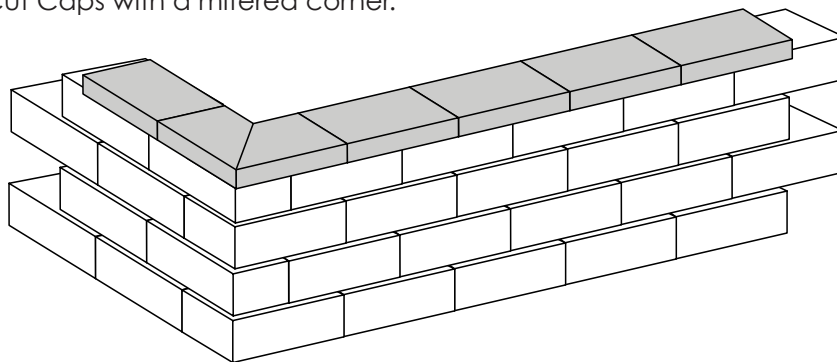

LAYING PATTERNS

- This detail shows a Versa-Lok® Standard 90° outside corner wall capped with C Caps with a mitered corner.

NOTES

DRY-CAST
WARRANTY

WALLS &
COLUMNS

COLOR SWATCHES AVAILABLE AT LAMPUS.COM • ALL WEIGHTS ARE APPROXIMATE

LAYING PATTERNS

- This detail shows a Versa-Lok® Standard double-sided freestanding wall capped with C-2 Caps.

NOTES

DRY-CAST
WARRANTY

APPLICATIONS

WALLS &
COLUMNS

COLOR SWATCHES AVAILABLE AT LAMPUS.COM • ALL WEIGHTS ARE APPROXIMATE

CLEAN CUT CAPS

PALLET OVERVIEW

48 units / pallet
72 ln. ft. / pallet
4 layers / pallet
2,962 lbs. / pallet

SPECIFICATIONS

18" x 12" x 3 5/8"
61.7 lbs. / unit
1.5 ln. ft. / unit

LAYING PATTERNS

- This detail shows a Versa-Lok® Clean Cut 90° outside corner wall capped with Clean Cut Caps with a mitered corner.