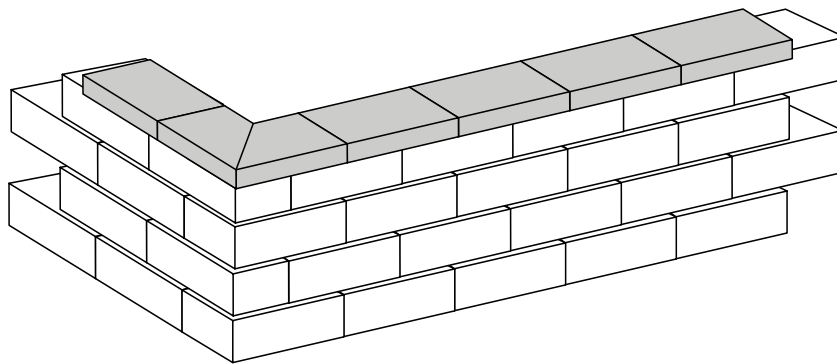

C CAPS

PALLET OVERVIEW

48 units / pallet
64 in. ft. / pallet
4 layers / pallet
2,700 lbs. / pallet

SPECIFICATIONS

16" x 12" x 3 5/8"
56 lbs. / unit
1.3 in. ft. / unit

*Weathered unit is
palletized the same.*

LAYING PATTERNS

- This detail shows a Versa-Lok® Standard 90° outside corner wall capped with C Caps with a mitered corner.

NOTES

DRY-CAST
WARRANTY

WALLS &
COLUMNS

COLOR SWATCHES AVAILABLE AT LAMPUS.COM • ALL WEIGHTS ARE APPROXIMATE

LAYING PATTERNS

- This detail shows a Versa-Lok® Standard double-sided freestanding wall capped with C-2 Caps.

NOTES

DRY-CAST
WARRANTY

APPLICATIONS

WALLS &
COLUMNS

COLOR SWATCHES AVAILABLE AT LAMPUS.COM • ALL WEIGHTS ARE APPROXIMATE

CLEAN CUT CAPS

PALLET OVERVIEW

48 units / pallet
72 ln. ft. / pallet
4 layers / pallet
2,962 lbs. / pallet

SPECIFICATIONS

18" x 12" x 3 5/8"
61.7 lbs. / unit
1.5 ln. ft. / unit

LAYING PATTERNS

- This detail shows a Versa-Lok® Clean Cut 90° outside corner wall capped with Clean Cut Caps with a mitered corner.