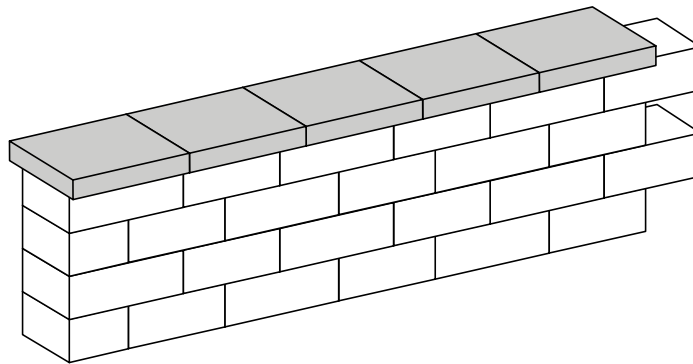

LAYING PATTERNS

- This detail shows a Versa-Lok® Standard 90° outside corner wall capped with C Caps with a mitered corner.

NOTES

DRY-CAST
WARRANTY

WALLS &
COLUMNS

COLOR SWATCHES AVAILABLE AT LAMPUS.COM • ALL WEIGHTS ARE APPROXIMATE

C-2 CAPS

PALLET OVERVIEW

36 units / pallet
48 in. ft. / pallet
4 layers / pallet
1,950 lbs. / pallet

SPECIFICATIONS

16" x 13" x 3 5/8"
60 lbs. / unit
1.3 in. ft. / unit

*Weathered unit is
palletized the same.*

LAYING PATTERNS

- This detail shows a Versa-Lok® Standard double-sided freestanding wall capped with C-2 Caps.

NOTES

DRY-CAST
WARRANTY

APPLICATIONS

WALLS &
COLUMNS

COLOR SWATCHES AVAILABLE AT LAMPUS.COM • ALL WEIGHTS ARE APPROXIMATE

CLEAN CUT CAPS

PALLET OVERVIEW

48 units / pallet
72 ln. ft. / pallet
4 layers / pallet
2,962 lbs. / pallet

SPECIFICATIONS

18" x 12" x 3 5/8"
61.7 lbs. / unit
1.5 ln. ft. / unit

LAYING PATTERNS

- This detail shows a Versa-Lok® Clean Cut 90° outside corner wall capped with Clean Cut Caps with a mitered corner.