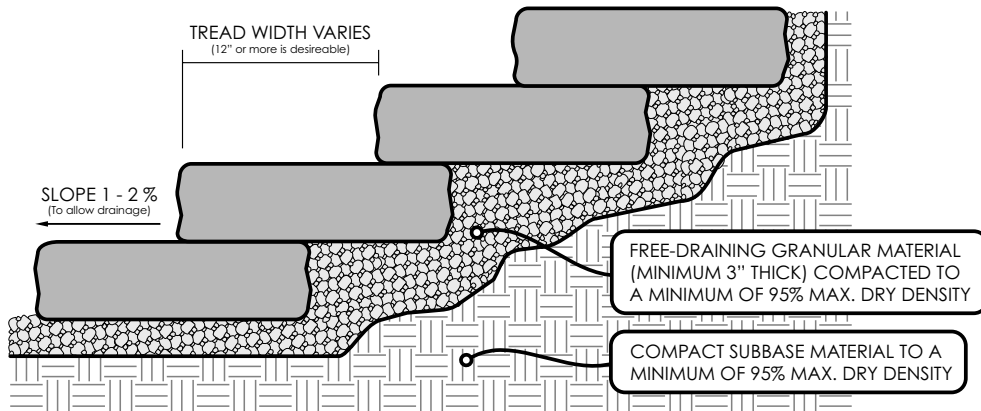

PATIOS

WALKWAYS
& STAIRWAYS

OUTDOOR
LIVING

COLOR SWATCHES AVAILABLE AT LAMPUS.COM • ALL WEIGHTS ARE APPROXIMATE

APPLICATIONS

LANDING STONE

PALLET OVERVIEW

1 unit / pallet
880 lbs. / pallet

SPECIFICATIONS

48" x 30" x 7"

LAYING PATTERNS

NOTES

WET-CAST
WARRANTY

DO NOT USE
DE-ICING AGENTS

COLOR SWATCHES AVAILABLE AT LAMPUS.COM • ALL WEIGHTS ARE APPROXIMATE

APPLICATIONS