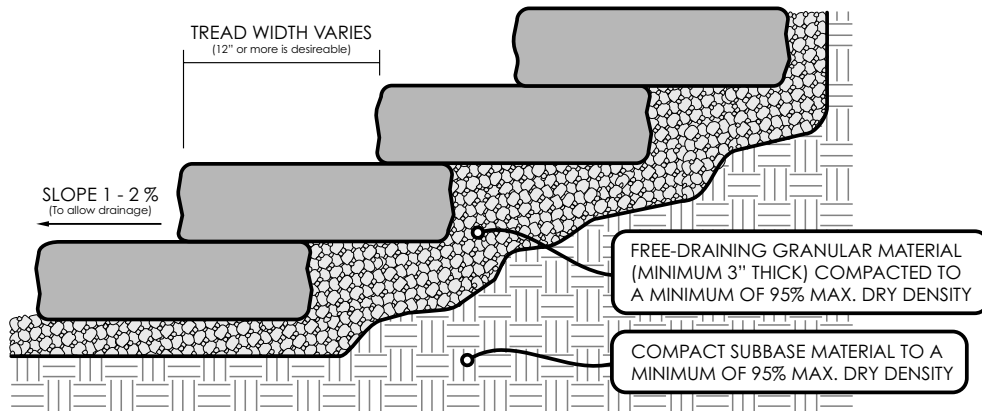

LAYING PATTERNS

NOTES

WET-CAST
WARRANTY

DO NOT USE
DE-ICING AGENTS

PATIOS

WALKWAYS
& STAIRWAYS

OUTDOOR
LIVING

APPLICATIONS

COLOR SWATCHES AVAILABLE AT LAMPUS.COM • ALL WEIGHTS ARE APPROXIMATE