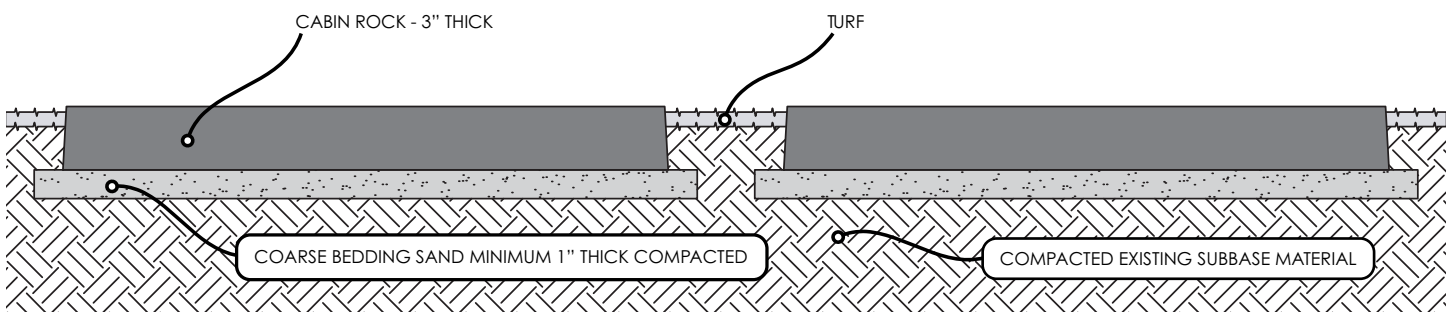

LAYING PATTERNS

NOTES

WET-CAST
WARRANTY

DO NOT USE
DE-ICING AGENTS

PATIOS

WALKWAYS
& STAIRWAYS

OUTDOOR
LIVING

COLOR SWATCHES AVAILABLE AT LAMPUS.COM • ALL WEIGHTS ARE APPROXIMATE

APPLICATIONS