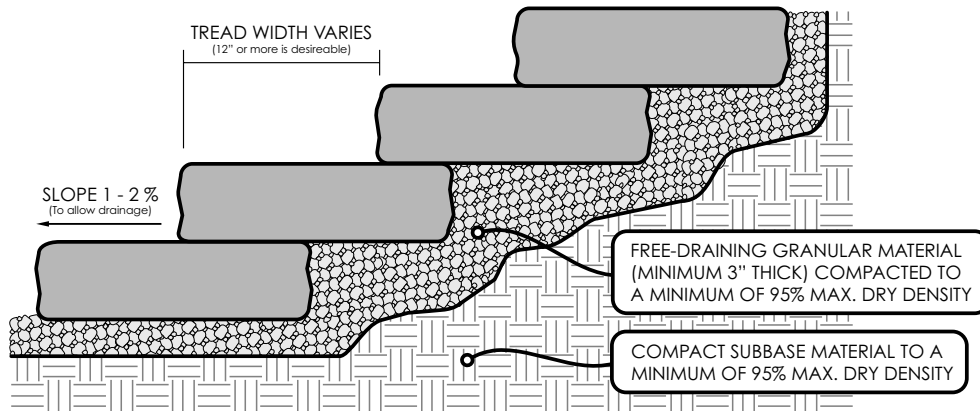

LAYING PATTERNS

NOTES

WET-CAST
WARRANTY

DO NOT USE
DE-ICING AGENTS

PATIOS

WALKWAYS
& STAIRWAYS

OUTDOOR
LIVING

APPLICATIONS

COLOR SWATCHES AVAILABLE AT LAMPUS.COM • ALL WEIGHTS ARE APPROXIMATE