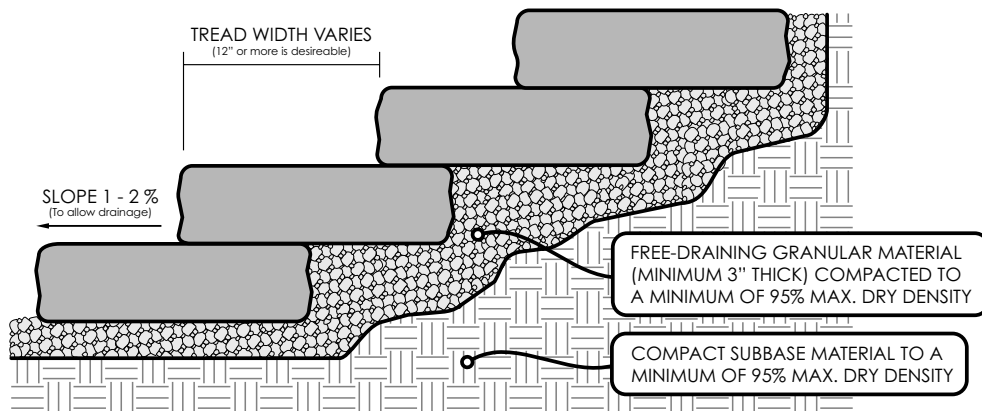

LAYING PATTERNS

NOTES

WET-CAST
WARRANTY

DO NOT USE
DE-ICING AGENTS

PATIOS

WALKWAYS
& STAIRWAYS

OUTDOOR
LIVING

APPLICATIONS

COLOR SWATCHES AVAILABLE AT LAMPUS.COM • ALL WEIGHTS ARE APPROXIMATE