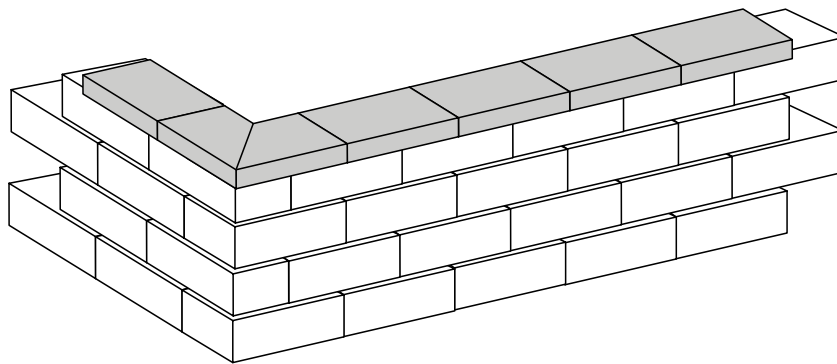

C CAPS

PALLET OVERVIEW

48 units / pallet
64 in. ft. / pallet
4 layers / pallet
2,700 lbs. / pallet

SPECIFICATIONS

16" x 12" x 3 5/8"
56 lbs. / unit
1.3 in. ft. / unit

*Weathered unit is
palletized the same.*

LAYING PATTERNS

- This detail shows a Versa-Lok® Standard 90° outside corner wall capped with C Caps with a mitered corner.

NOTES

DRY-CAST
WARRANTY

APPLICATIONS

WALLS &
COLUMNS

COLOR SWATCHES AVAILABLE AT LAMPUS.COM • ALL WEIGHTS ARE APPROXIMATE.

C-2 CAPS

PALLET OVERVIEW

36 units / pallet
48 in. ft. / pallet
4 layers / pallet
1,950 lbs. / pallet

SPECIFICATIONS

16" x 13" x 3 5/8"
60 lbs. / unit
1.3 in. ft. / unit

*Weathered unit is
palletized the same.*

LAYING PATTERNS

- This detail shows a Versa-Lok® Standard double-sided freestanding wall capped with C-2 Caps.

NOTES

DRY-CAST
WARRANTY

APPLICATIONS

WALLS &
COLUMNS

COLOR SWATCHES AVAILABLE AT LAMPUS.COM • ALL WEIGHTS ARE APPROXIMATE.