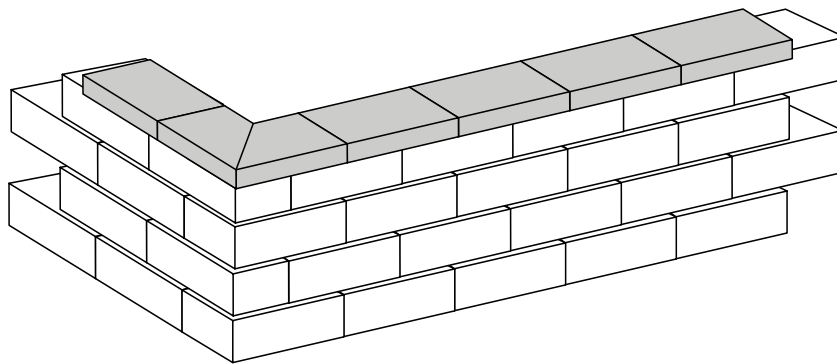

C CAPS

PALLET OVERVIEW

48 units / pallet
64 in. ft. / pallet
4 layers / pallet
2,700 lbs. / pallet

SPECIFICATIONS

16" x 12" x 3 5/8"
56 lbs. / unit
1.3 in. ft. / unit

*Weathered unit is
palletized the same.*

LAYING PATTERNS

- This detail shows a Versa-Lok® Standard 90° outside corner wall capped with C Caps with a mitered corner.

NOTES

DRY-CAST
WARRANTY

WALLS &
COLUMNS

COLOR SWATCHES AVAILABLE AT LAMPUS.COM • ALL WEIGHTS ARE APPROXIMATE

C-2 CAPS

PALLET OVERVIEW

36 units / pallet
48 in. ft. / pallet
4 layers / pallet
1,950 lbs. / pallet

SPECIFICATIONS

16" x 13" x 3 5/8"
60 lbs. / unit
1.3 in. ft. / unit

*Weathered unit is
palletized the same.*

LAYING PATTERNS

- This detail shows a Versa-Lok® Standard double-sided freestanding wall capped with C-2 Caps.

NOTES

DRY-CAST
WARRANTY

APPLICATIONS

WALLS &
COLUMNS

COLOR SWATCHES AVAILABLE AT LAMPUS.COM • ALL WEIGHTS ARE APPROXIMATE