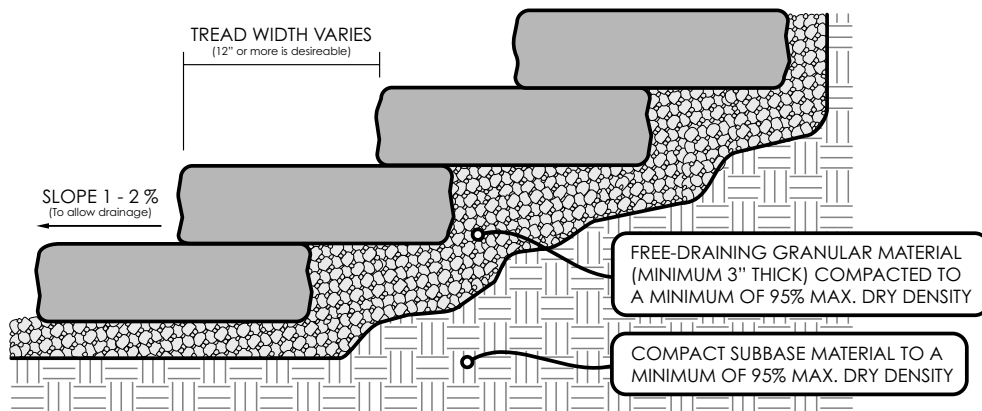

ROSETTA® DIMENSIONAL STEPS

PALLET OVERVIEW

4 FT. STEP
4 units / pallet
1,820 lbs. / pallet

6 FT. STEP
2 units / pallet
2,640 lbs. / pallet

SPECIFICATIONS

4 FT. STEP
48" x 18" x 7"
455 lbs. / unit

6 FT. STEP
72" x 30" x 7"
1,320 lbs. / unit

LAYING PATTERNS

NOTES

WET-CAST
WARRANTY

APPLICATIONS

PATIOS

WALKWAYS
& STAIRWAYS

OUTDOOR
LIVING

COLOR SWATCHES AVAILABLE AT LAMPUS.COM • ALL WEIGHTS ARE APPROXIMATE.