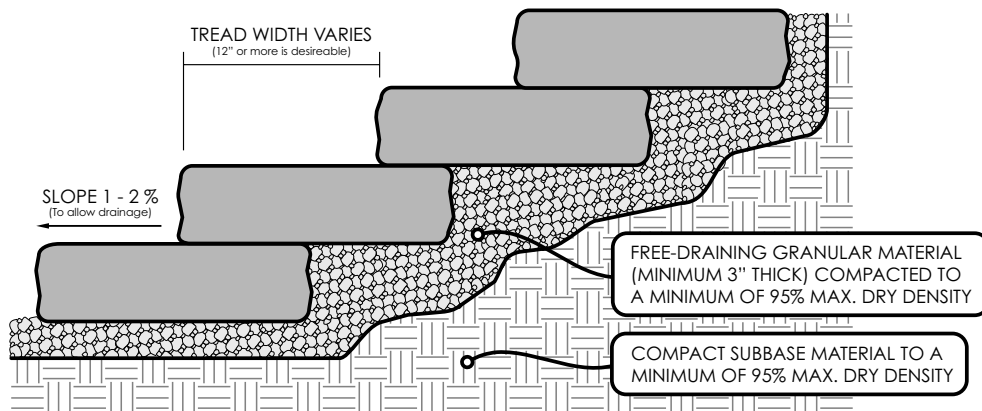

ROSETTA® DIMENSIONAL STEPS

PALLET OVERVIEW

4 FT. STEP
4 units / pallet
2 layers / pallet
1,820 lbs. / pallet

SPECIFICATIONS

4 FT. STEP
48" x 18" x 7"
455 lbs. / unit

6 FT. STEP
2 units / pallet
2 layers / pallet
2,640 lbs. / pallet

6 FT. STEP
72" x 30" x 7"
1,320 lbs. / unit

LAYING PATTERNS

NOTES

WET-CAST
WARRANTY

DO NOT USE
DE-ICING AGENTS

PATIOS

WALKWAYS
& STAIRWAYS

OUTDOOR
LIVING