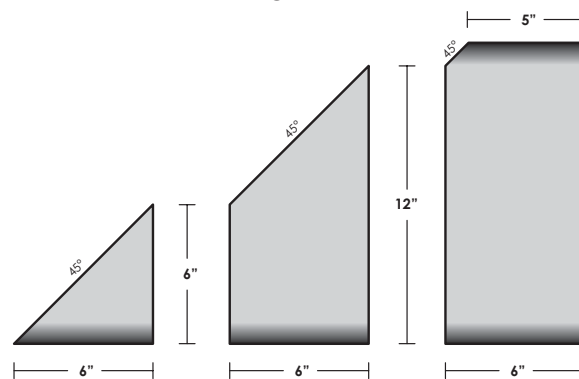

DOUBLE BULLNOSE CAPS

PALLET OVERVIEW

78 units / pallet
39 ln. ft. / pallet
2 layers / pallet
1,170lbs. / pallet

SPECIFICATIONS

6" x 13" x 2 3/8"
15 lbs. / unit
.5 ln. ft. / unit

LAYING PATTERNS

- This detail shows how to miter-cut a 90° outside corner using Double Bullnose Caps