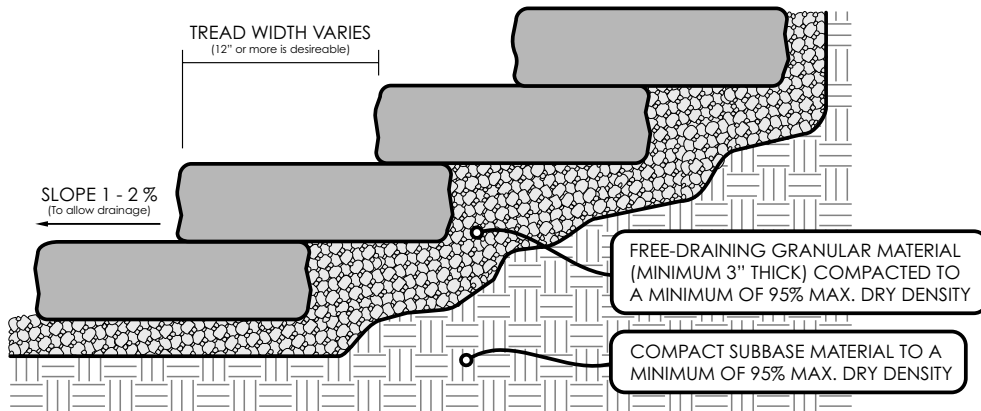

## SPECIFICATIONS

4 FT. STEPS  
54" x 22" x 7"  
458 lbs. / unit

48" x 28" x 7"  
567 lbs. / unit

48" x 24" x 7"  
512 lbs. / unit

42" x 26" x 7"  
476 lbs. / unit

6 FT. STEPS  
72" x 29" x 7"  
1,300 lbs. / unit

## LAYING PATTERNS