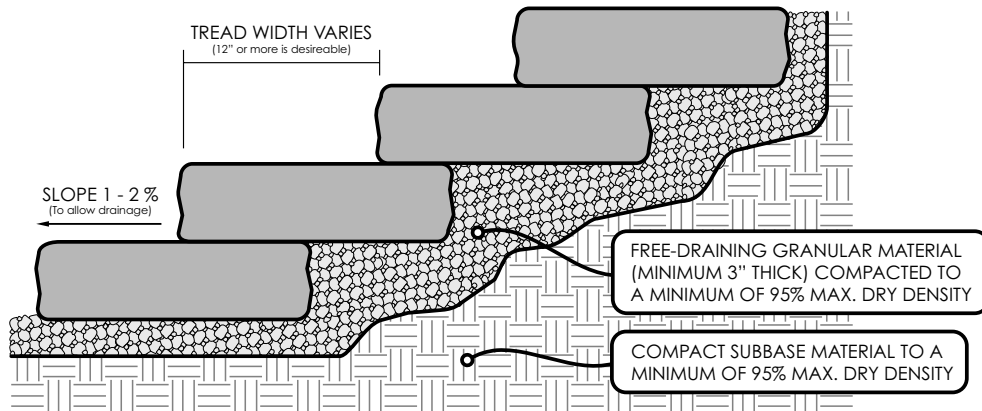

## SPECIFICATIONS

4 FT. STEPS  
54" x 22" x 7"  
458 lbs. / unit

48" x 28" x 7"  
567 lbs. / unit

48" x 24" x 7"  
512 lbs. / unit

42" x 26" x 7"  
476 lbs. / unit

6 FT. STEPS  
72" x 29" x 7"  
1,300 lbs. / unit

## LAYING PATTERNS