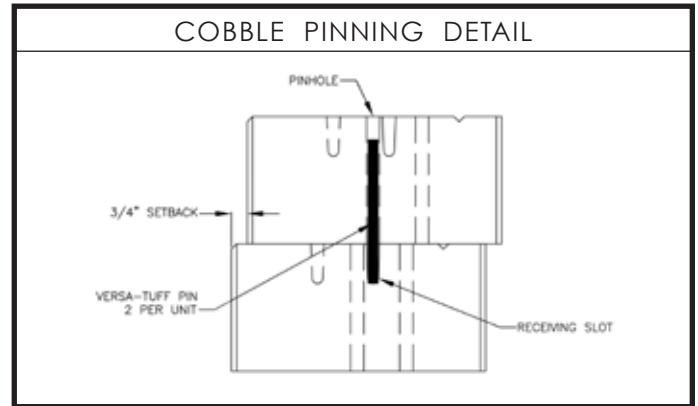

VERSA-LOK® COBBLE

PALLET OVERVIEW

48 units / pallet
 16 sq. ft. / pallet
 2 layers / pallet
 1,872 lbs. / pallet

SPECIFICATIONS

8" x 12" x 6"
 38 lbs. / unit
 3 units / sq. ft.

Weathered unit is palletized the same.

4.3' minimum radius
 Setback/Batter = $\frac{3}{4}$ " per 6"
 Blocks have a 2" taper (1" per side).

LAYING PATTERNS

NOTES

DRY-CAST
 WARRANTY

CAP OPTIONS

C CAPS

C-2 CAPS

DOUBLE
 BULLNOSE CAPS