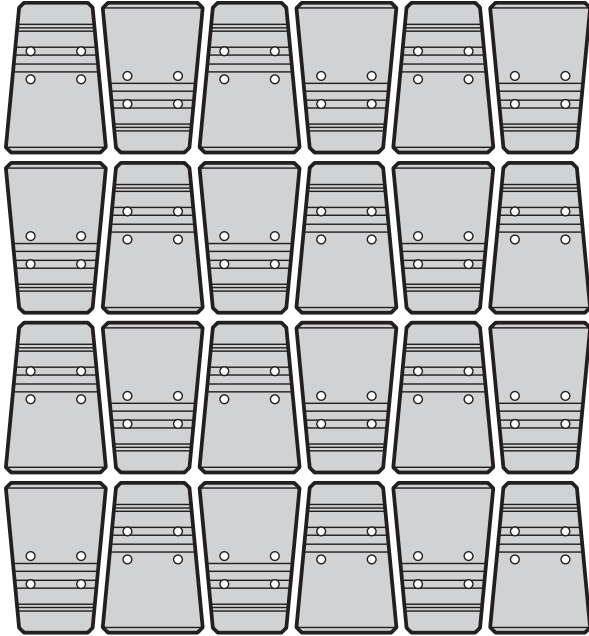

VERSA-LOK® COBBLE

PALLET OVERVIEW

48 units / pallet
 16 sq. ft. / pallet
 2 layers / pallet
 1,872 lbs. / pallet

SPECIFICATIONS

8" x 12" x 6"
 38 lbs. / unit
 3 units / sq. ft.

Weathered unit is palletized the same.

4.3' minimum radius
 Setback/Batter = $\frac{3}{4}$ " per 6"
 Blocks have a 2" taper (1" per side).

LAYING PATTERNS

NOTES

DRY-CAST
 WARRANTY

CAP OPTIONS

C CAPS

C-2 CAPS

DOUBLE
 BULLNOSE CAPS