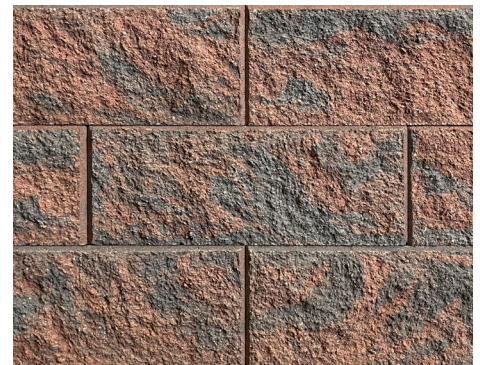

VERSA-LOK® STANDARD

COLOR SWATCH GUIDE

ALLEGHENY

BLACK WALNUT

CLIFFSIDE

DESERT

ECLIPSE

SARATOGA

SIERRA

SLATE

WHITE BIRCH

The colors of products shown are to be used as representations or guidelines only. Colors may also change from production run to production run. It is extremely important that you do not select colors based exclusively on photographs. Color selections should always be made from actual product samples and viewed under the typical lighting of your specific project. Check with the sales department for availability.