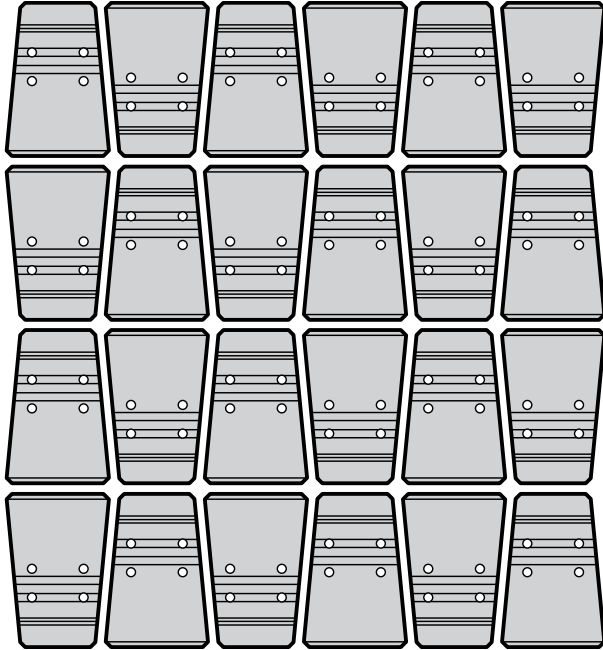

VERSA-LOK® COBBLE

PALLET OVERVIEW

48 units / pallet
 16 sq. ft. / pallet
 2 layers / pallet
 1,872 lbs. / pallet

SPECIFICATIONS

8" x 12" x 6"
 38 lbs. / unit
 3 units / sq. ft.
 4.3' minimum radius

Weathered unit is palletized the same.

LAYING PATTERNS

NOTES

DRY-CAST
 WARRANTY

CAP OPTIONS

C CAPS

C-2 CAPS

DOUBLE
 BULLNOSE CAPS

DIMENSIONAL
 COPING