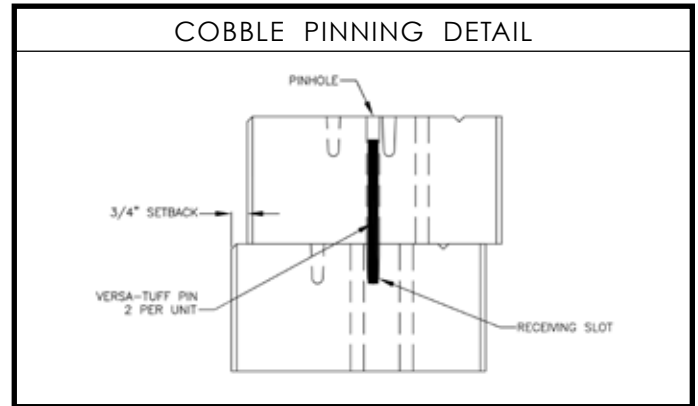

VERSA-LOK® COBBLE

PALLET OVERVIEW

48 units / pallet
 16 sq. ft. / pallet
 2 layers / pallet
 1,872 lbs. / pallet

SPECIFICATIONS

8" x 12" x 6"
 38 lbs. / unit
 3 units / sq. ft.
 4.3' minimum radius

Weathered unit is palletized the same.

LAYING PATTERNS

NOTES

DRY-CAST
 WARRANTY

CAP OPTIONS

C CAPS

C-2 CAPS

DOUBLE
 BULLNOSE CAPS

DIMENSIONAL
 COPING