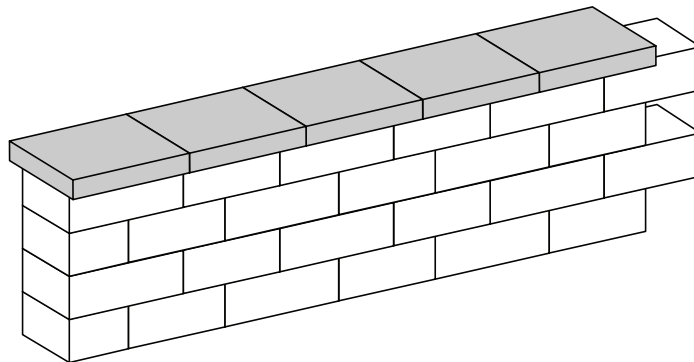

LAYING PATTERNS

- This detail shows a Versa-Lok® Standard 90° outside corner wall capped with C Caps with a mitered corner.

NOTES

DRYCAST
WARRANTY

WALLS &
COLUMNS

COLOR SWATCHES AVAILABLE AT LAMPUS.COM • ALL WEIGHTS ARE APPROXIMATE.

C-2 CAPS

PALLET OVERVIEW

36 units / pallet
48 in. ft. / pallet
4 layers / pallet
1,950 lbs. / pallet

SPECIFICATIONS

16" x 13" x 3 5/8"
60 lbs. / unit
1.3 in. ft. / unit

*Weathered unit is
palletized the same.*

LAYING PATTERNS

- This detail shows a Versa-Lok® Standard double-sided freestanding wall capped with C-2 Caps.

NOTES

DRYCAST
WARRANTY

APPLICATIONS

WALLS &
COLUMNS

COLOR SWATCHES AVAILABLE AT LAMPUS.COM • ALL WEIGHTS ARE APPROXIMATE.