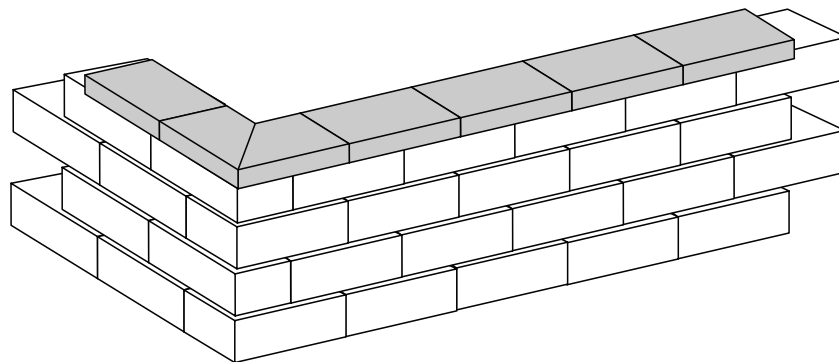

C CAPS

PALLET OVERVIEW

48 units / pallet
64 in. ft. / pallet
4 layers / pallet
2,700 lbs. / pallet

SPECIFICATIONS

16" x 12" x 3 5/8"
56 lbs. / unit
1.3 in. ft. / unit

*Weathered unit is
palletized the same.*

LAYING PATTERNS

- This detail shows a Versa-Lok® Standard 90° outside corner wall capped with C Caps with a mitered corner.

NOTES

DRYCAST
WARRANTY

WALLS &
COLUMNS

COLOR SWATCHES AVAILABLE AT LAMPUS.COM • ALL WEIGHTS ARE APPROXIMATE.

C-2 CAPS

PALLET OVERVIEW

36 units / pallet
48 in. ft. / pallet
4 layers / pallet
1,950 lbs. / pallet

SPECIFICATIONS

16" x 13" x 3 5/8"
60 lbs. / unit
1.3 in. ft. / unit

*Weathered unit is
palletized the same.*

LAYING PATTERNS

- This detail shows a Versa-Lok® Standard double-sided freestanding wall capped with C-2 Caps.

NOTES

DRYCAST
WARRANTY

APPLICATIONS

WALLS &
COLUMNS

COLOR SWATCHES AVAILABLE AT LAMPUS.COM • ALL WEIGHTS ARE APPROXIMATE.