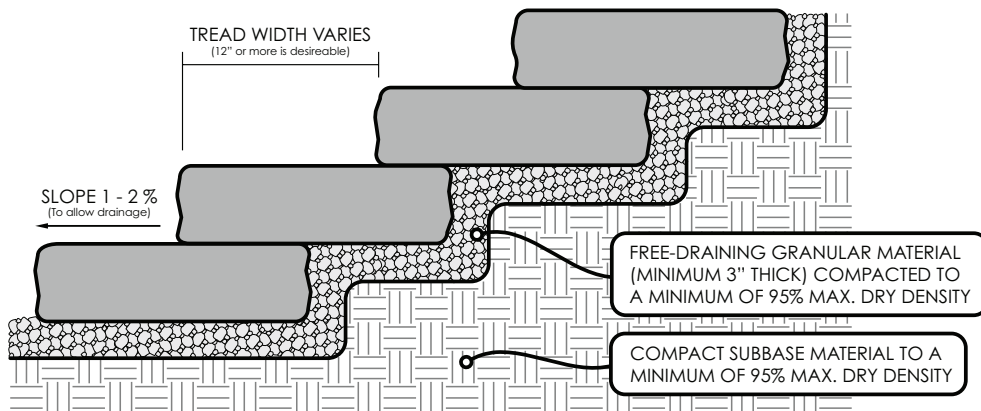

ROSETTA® DIMENSIONAL STEPS

PALLET OVERVIEW

4 FT. STEP
4 units / pallet
1,820 lbs. / pallet

6 FT. STEP
2 units / pallet
2,640 lbs. / pallet

SPECIFICATIONS

4 FT. STEP
48" x 18" x 7"
455 lbs. / unit

6 FT. STEP
72" x 30" x 7"
1,320 lbs. / unit

LAYING PATTERNS

NOTES

WETCAST
WARRANTY

APPLICATIONS

PATIOS

WALKWAYS
& STAIRWAYS

OUTDOOR
LIVING

COLOR SWATCHES AVAILABLE AT LAMPUS.COM • ALL WEIGHTS ARE APPROXIMATE.