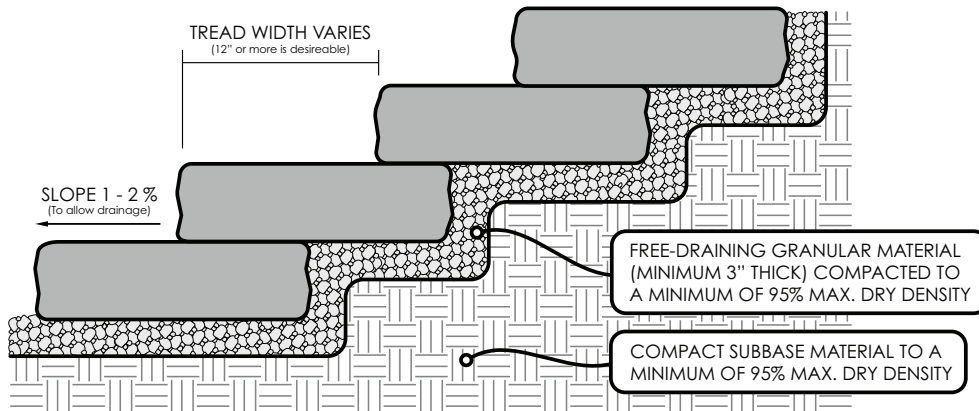

ROSETTA® IRREGULAR STEPS

PALLET OVERVIEW

4 FT. STEP
4 units / pallet
2,013 lbs. / pallet

6 FT. STEP
3 units / pallet
3,900 lbs. / pallet

SPECIFICATIONS

4 FT. STEPS
54" x 22" x 7"
458 lbs. / unit

48" x 28" x 7"
567 lbs. / unit

48" x 24" x 7"
512 lbs. / unit

42" x 26" x 7"
476 lbs. / unit

6 FT. STEPS
72" x 29" x 7"
1,300 lbs. / unit

72" x 29" x 7"
1,300 lbs. / unit

72" x 29" x 7"
1,300 lbs.0 / unit

LAYING PATTERNS

NOTES

WETCAST
WARRANTY

PATIOS

WALKWAYS
& STAIRWAYS

OUTDOOR
LIVING

APPLICATIONS

COLOR SWATCHES AVAILABLE AT LAMPUS.COM • ALL WEIGHTS ARE APPROXIMATE.