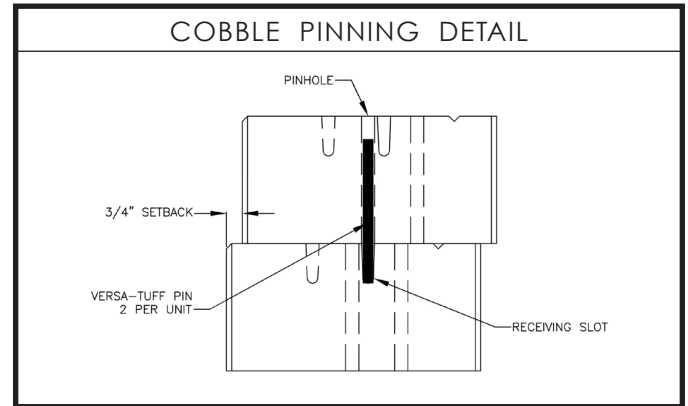

VERSA-LOK® COBBLE

PALLET OVERVIEW

48 units / pallet
 16 sq. ft. / pallet
 2 layers / pallet
 1,872 lbs. / pallet

SPECIFICATIONS

8" x 12" x 6"
 38 lbs. / unit
 3 units / sq. ft.
 4.3' minimum radius

Weathered unit is palletized the same.

LAYING PATTERNS

COBBLE PINNING DETAIL

NOTES

DRYCAST
 WARRANTY

CAP OPTIONS

C CAPS

C-2 CAPS

DOUBLE
 BULLNOSE CAPS