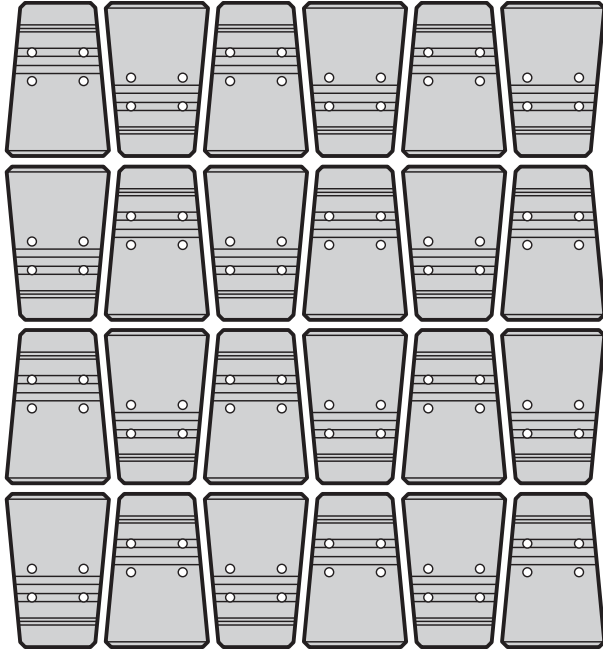

VERSA-LOK® COBBLE

PALLET OVERVIEW

48 units / pallet
 16 sq. ft. / pallet
 2 layers / pallet
 1,872 lbs. / pallet

SPECIFICATIONS

8" x 12" x 6"
 38 lbs. / unit
 3 units / sq. ft.
 4.3' minimum radius

Weathered unit is palletized the same.

LAYING PATTERNS

COBBLE PINNING DETAIL

NOTES

DRYCAST
 WARRANTY

CAP OPTIONS

C CAPS

C-2 CAPS

DOUBLE
 BULLNOSE CAPS